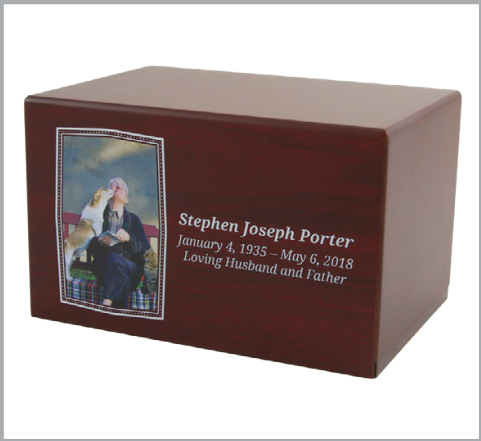

UV printed photograph