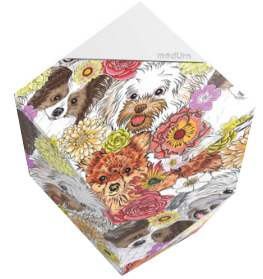

Celebrate life with modUrn - proudly created, designed and manufactured in Australia.
modUrns include access to the Life Story app, should you decide to use it.
If you would like to add proximity beacon technology ask us for more information.

(High Impact ABS Plastic)
19cm (high)

modUrn™

Celebrating life

Gold "LUX top" also
available on all urns

X Range More designs available or ask about using your own design on this urn.
AUMUMX Special order only, request an order form.