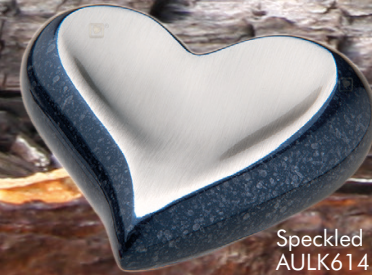

Speckled Indigo AULK614