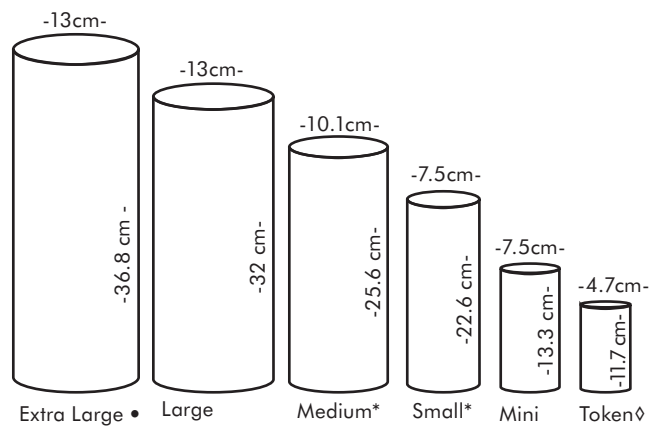

Sizing

Large and Mini available for *all* tube styles. Other sizes available as noted only.

Tube's surface can be written on by hand.