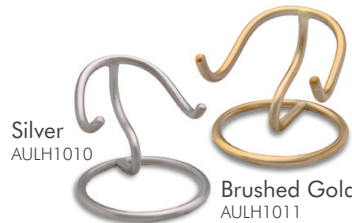

Bright Silver AULK621

SHELL

(brass)

7.6cm (wide)

Pearl AULK641

Bright Silver AULK652

Bright Gold AULK653

Rose Gold AULK654

LOVECROSS™

(brass)

10.16cm (high)

Silver AULH1010

Brushed Gold AULH1011

HEART STANDS

(brass)

4cm (high) x 5.4cm (wide)