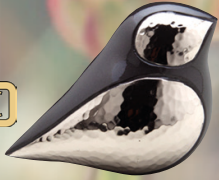

To add your loved one's Life Story to any urn, ask us about the modUrn Memento.

Male Soul Bird (brass)
AULK560 5.1cm high

More birds available - see page 35

Silver Soul Bird Female (brass)
AULK563 5.1cm high