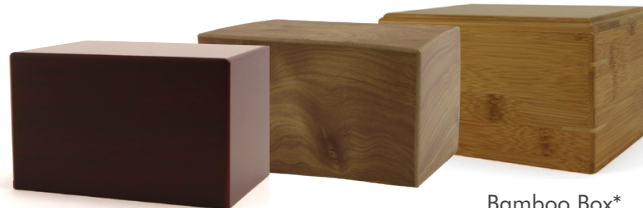

BOX URNS

(MDF or *Bamboo)
200:22.9x15.8x14.0cm 25:6.4x14.0x7.6cm
* 200:23.6x16.5x14.5cm 85: 11x19.5x14cm 25:8.1x14.5x8.9cm
200 Will hold a niche urn up to 90x120x200mm

Cherry Finish Box
CMBC200
CMBC25

Natural Finish Box
CMBN200
CMBN25

Bamboo Box*
CB200
CB85
CB25

PHOTO URNS

(MDF)
Cherry and Black - 200:14.0x15.2x21.6cm 25:9.1x8.6x12.7cm
Photo area: 200:10.8x13.3cm 25: 5.7 x 9.5cm
200 will hold a niche urn up to 90x120x200mm

Natural* - 200:27.3x17.2x15cm 25:9.1x8.6x12.7cm Photo area: 16.7x11.6cm
200 will accommodate the standard Australian temporary urn