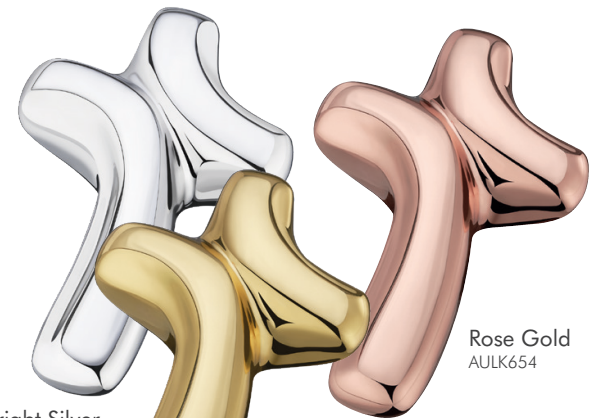

HEARTS

(brass)

7.6cm (wide)

Pink heart and blue heart also available, see page 46

STARS

(brass)

8.9cm (wide)

Brushed Gold AULK620

Bright Silver AULK621

SHELL

(brass)

7.6cm (wide)

Pearl AULK641

Bright Silver AULK652

Bright Gold AULK653

Rose Gold AULK654

LOVECROSS™

(brass)

10.16cm (high)

Silver AULH1010

Brushed Gold AULH1011

HEART STANDS

(brass)

4cm (high) x 5.4cm (wide)