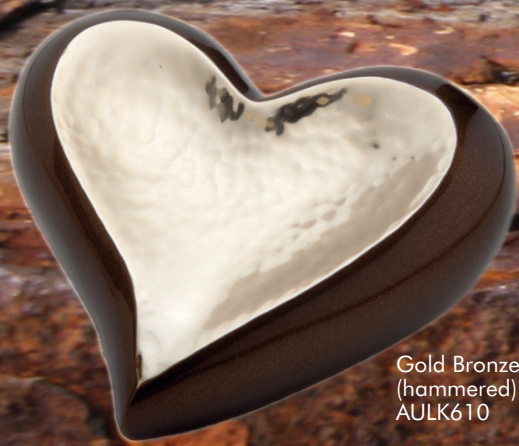

Gold Bronze (hammered) AULK610