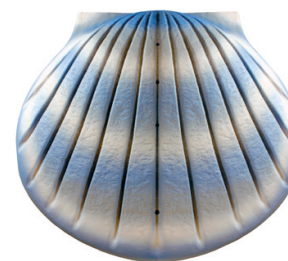

Aqua
AUPSA01