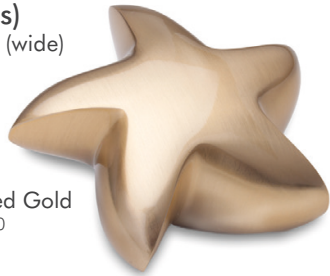

HEARTS

(brass)

7.6cm (wide)

Pink heart and blue heart also available, see page 46

STARS

(brass)

8.9cm (wide)

Brushed Gold AULK620

Bright Silver AULK621

SHELL

(brass)

7.6cm (wide)

Pearl AULK641

Bright Silver AULK652

Bright Gold AULK653

Rose Gold AULK654